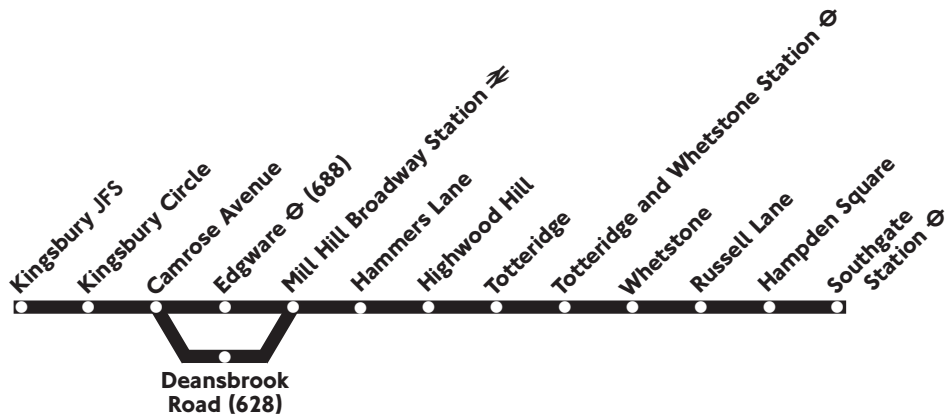

688

Southgate - Totteridge - Kingsbury (JFS)

Mondays to Fridays
 Schooldays only

Monday - Friday

Schooldays only

			NST	A	
Southgate Station 	0706	0709	0709	0712	0714
Hampden Square <i>Osidge Arms</i>	0711	0714	0714	0717	0719
Whetstone <i>Griffin</i>	0718	0721	0721	0724	0726
Totteridge <i>War Memorial</i>	0722	0725	0725	0728	0730
Highwood Hill <i>Rising Sun</i>	0729	0732	0732	0735	0737
Mill Hill Broadway Station 	0739	0742	0742	0745	0747
Edgware <i>Station Road </i>	0745	0748	0748	0751	0753
Edgware Road <i>Camrose Avenue</i>	0749	0752	0752	0755	0757
Queensbury Station 	0754	0757	0757	0800	0802
Kingsbury Circle	0758	0801	0801	0804	0806
Kingsbury <i>JFS</i>	0802	0805	0805	0808	0810

No service Saturday, Sunday or School and Public Holidays

A - During Summer Term operated by Metroline

NST - Not Summer Term (Operated by Metroline)

Operated by Arriva London for London Buses 28.4.08 T72930

628

688

Mondays to Fridays
 Schooldays only

Kingsbury (JFS) - Totteridge - Southgate

Monday - Friday

Schooldays only

	688	628	688	688	628	628
			NST		M	XST
Kingsbury JFS	1550	1555	1555	1558	1600	1605
Kingsbury Circle	1554	1559	1559	1602	1604	1609
Edgware Road <i>Camrose Avenue</i>	1603	↓	1608	1611	↓	↓
Edgware Station Road Ⓟ	1607	↓	1612	1615	↓	↓
Deansbrook Road <i>Blood Transfusion Centre</i>	↓	1608	↓	↓	1613	1618
Mill Hill Broadway Station ⚡	1613	1615	1618	1621	1620	1625
Highwood Hill <i>Rising Sun</i>	1623	1625	1628	1631	1630	1635
Totteridge <i>War Memorial</i>	1630	1632	1635	1638	1637	1642
Whetstone <i>Griffin</i>	1635	1637	1640	1643	1642	1647
Hampden Square <i>Osidge Arms</i>	1643	1645	1648	1651	1650	1655
Southgate Station Ⓟ	1650	1652	1655	1658	1657	1702